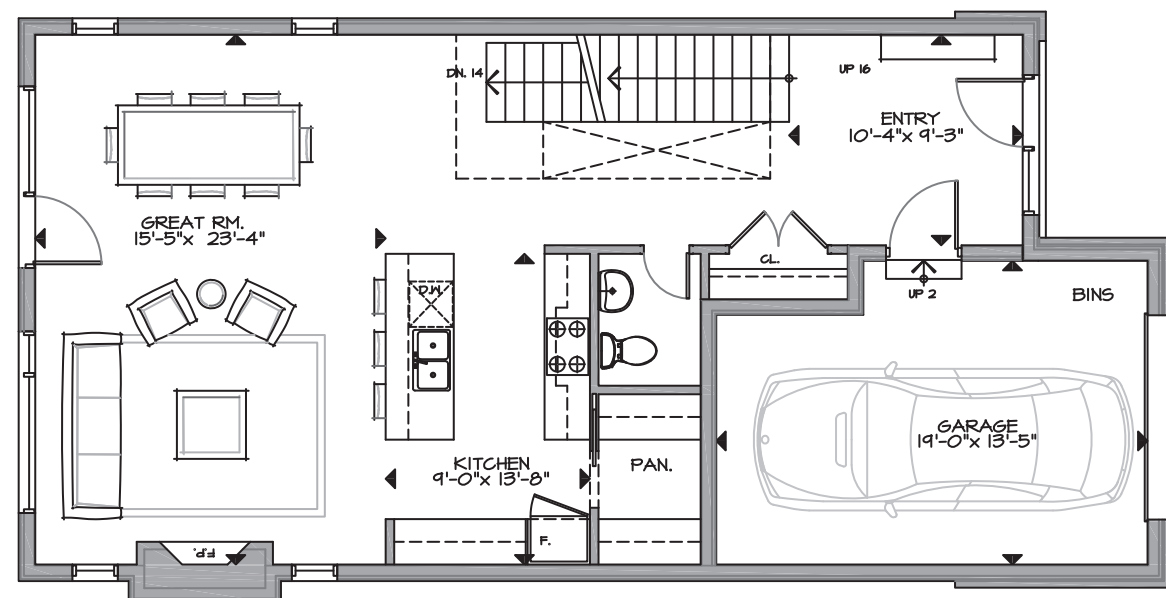

## Maple - 2,114 Square Footage

Ground Floor

Second Floor

Basement

**Farmside Green**

at Experimental Farm

HOBIN