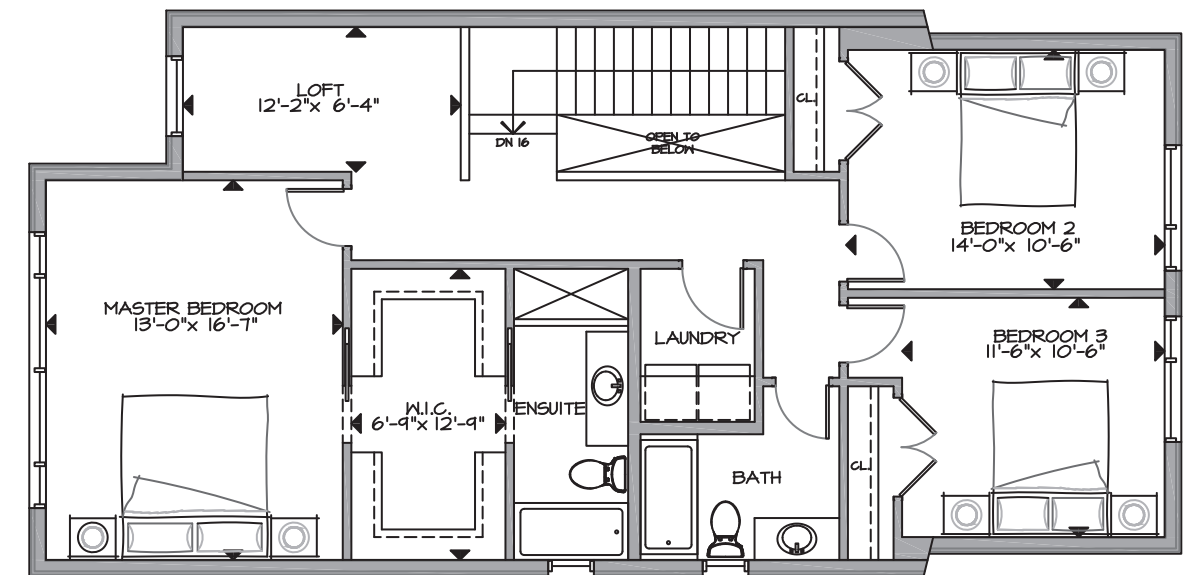

## Maple - 2,114 Square Footage

Ground Floor

Second Floor

Basement

**Farmside Green**

at Experimental Farm

HOBIN