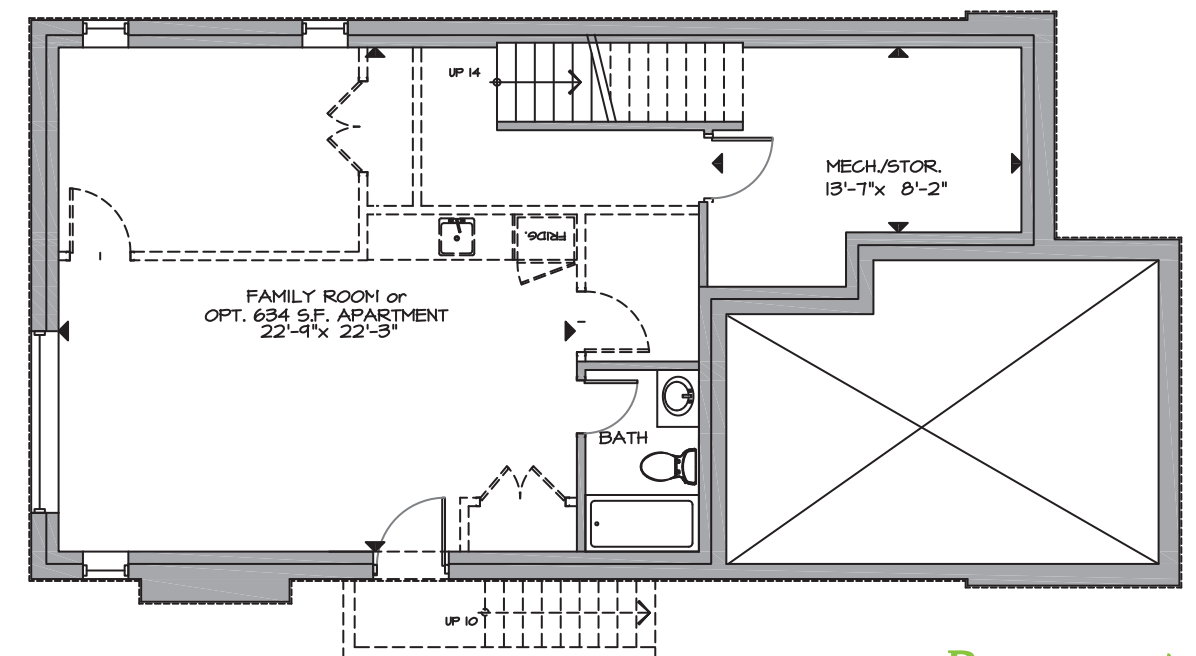

## Maple - 2,114 Square Footage

Ground Floor

Second Floor

Basement

**Farmside Green**

at Experimental Farm

HOBIN