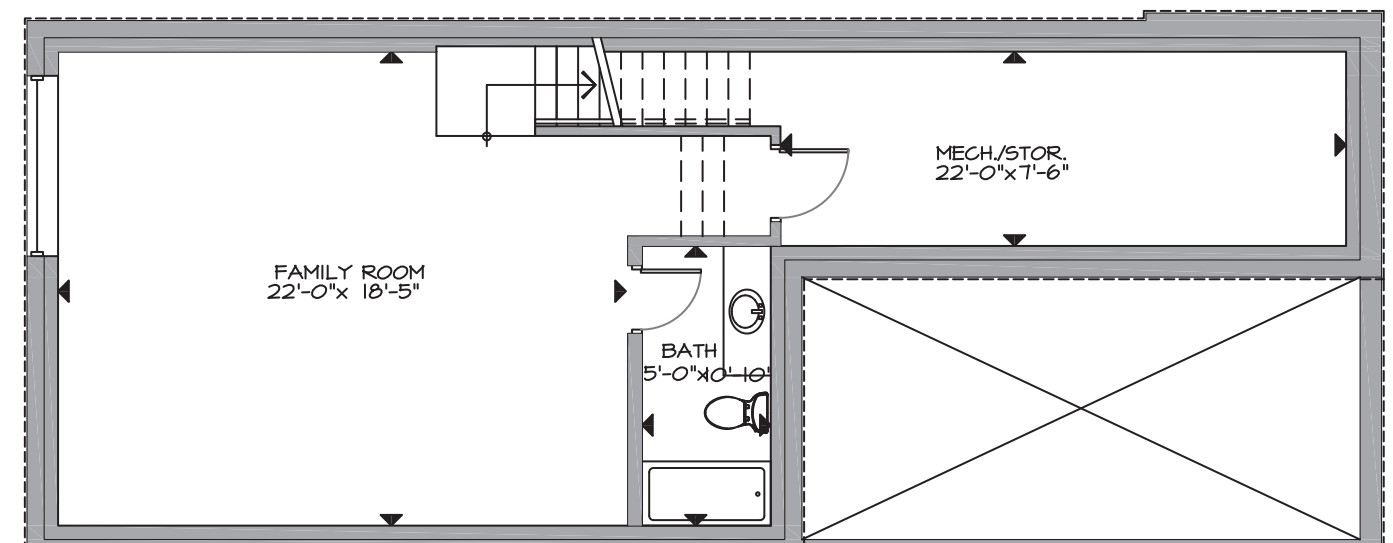

Hemlock - 1,910 Square Footage

Ground Floor

Second Floor

Basement

Farmside Green

at Experimental Farm

HOBIN